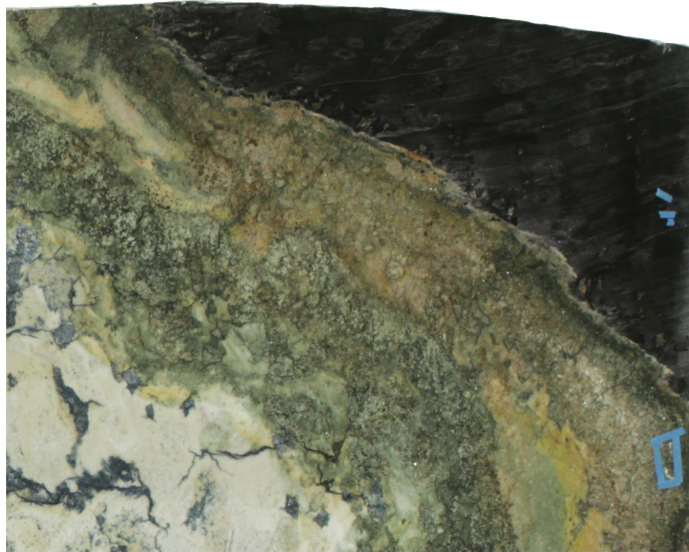

Kamarica

Slab Details

Material	Granite
Size	48" x 38" 12ft ²
Thickness	
Inventory ID	190735-1

ROCKY MOUNTAIN STONE

Phone: (505) 317-4109 Address: 4741 Pan Amer. Fwy NE Albuquerque, NM 87109

www.rmstone.com