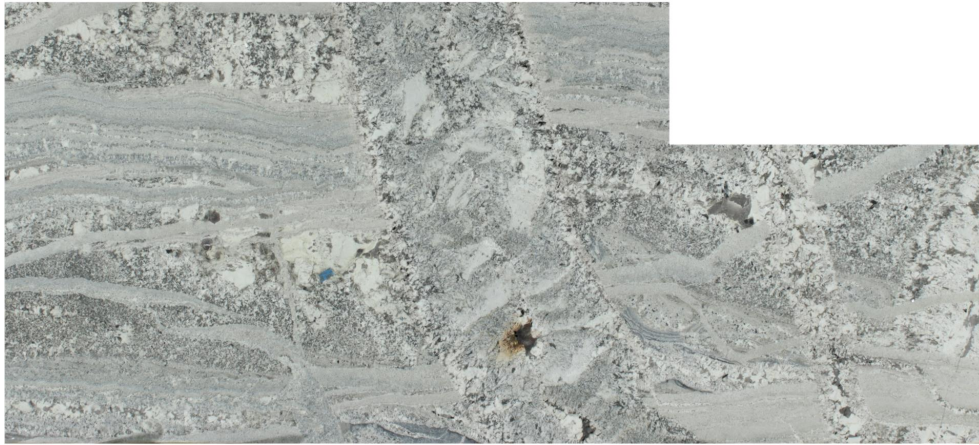

Monte Cristo

Slab Details

Material	Granite
Size	118" x 53" 38.8ft ²
Thickness	3 cm
Inventory ID	S0210607-1

ROCKY MOUNTAIN STONE

Phone: (505) 317-4109 Address: 4741 Pan Amer. Fwy NE Albuquerque, NM 87109

www.rmstone.com