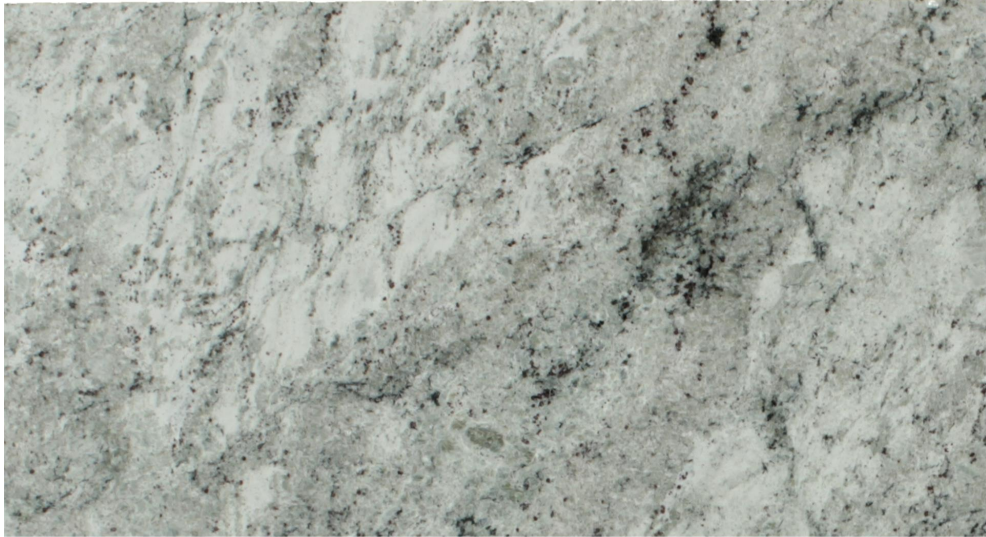

## COLONIAL WHITE

### Slab Details

---

Material	Granite
Size	54" x 30" 10.2ft <sup>2</sup>
Thickness	3 cm
Inventory ID	190161-1