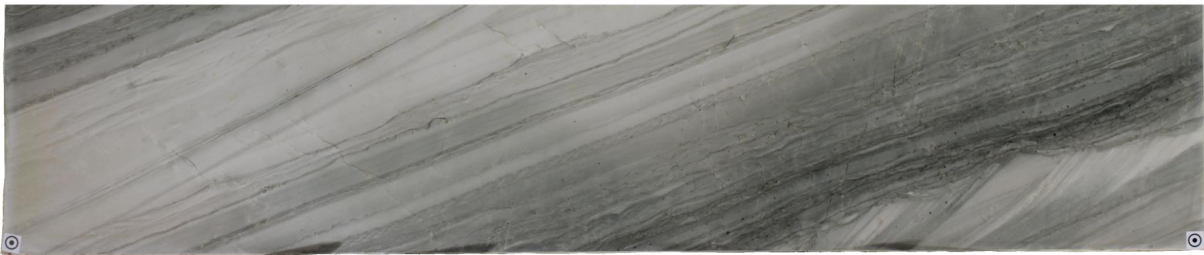

### Slab Details

---

Material	Quartz
Size	135" x 28" 25.5ft <sup>2</sup>
Thickness	2 cm
Inventory ID	S0250566-1-1