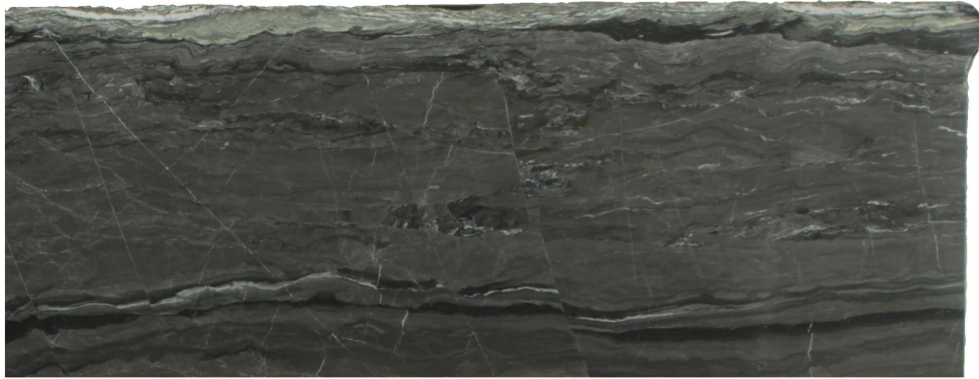

NOTTE STELLATA

Slab Details

Material	Granite
Size	70" x 27" 12.5ft ²
Thickness	
Inventory ID	190788-2

ROCKY MOUNTAIN STONE

Phone: (505) 317-4109 Address: 4741 Pan Amer. Fwy NE Albuquerque, NM 87109

www.rmstone.com