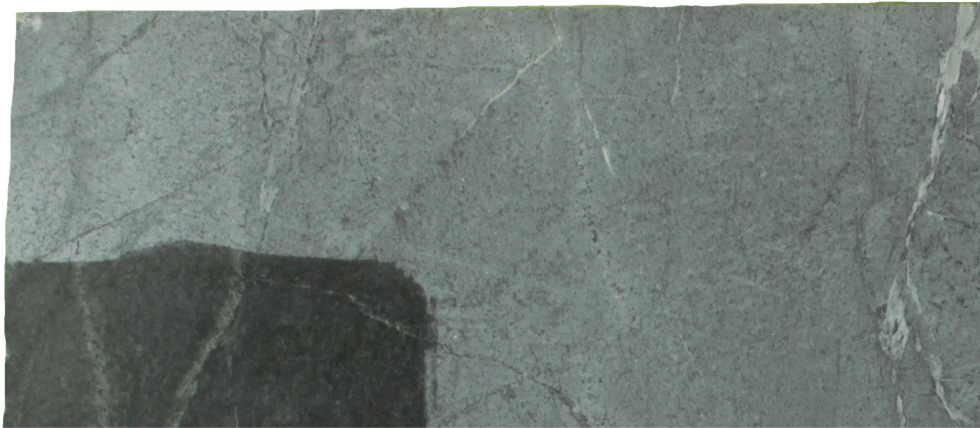

Smoke Soapstone Honed

Slab Details

Material	Soap Stone
Size	62" x 27" 11.1ft ²
Thickness	3 cm
Inventory ID	200190-2

ROCKY MOUNTAIN STONE

Phone: (505) 317-4109 Address: 4741 Pan Amer. Fwy NE Albuquerque, NM 87109