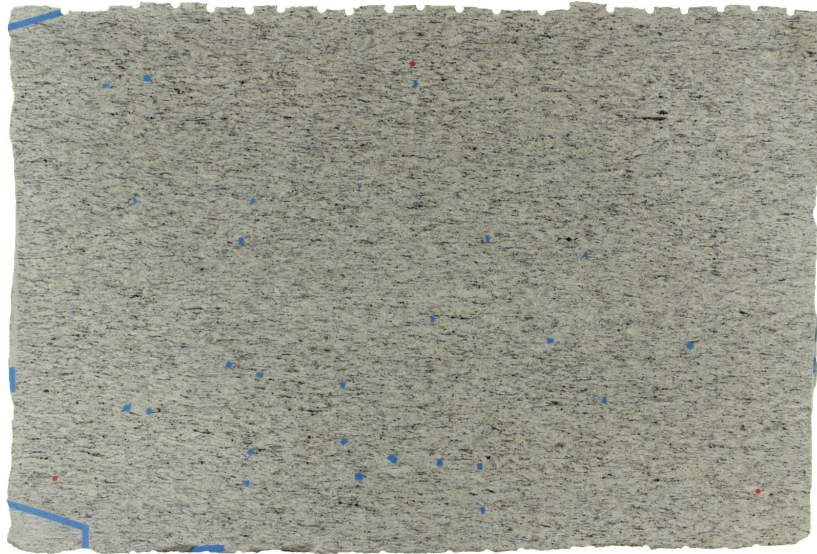

## Ornamental Light

### Slab Details

---

Material	Granite
Size	120" x 81" 61.9ft <sup>2</sup>
Thickness	3 cm
Inventory ID	210550