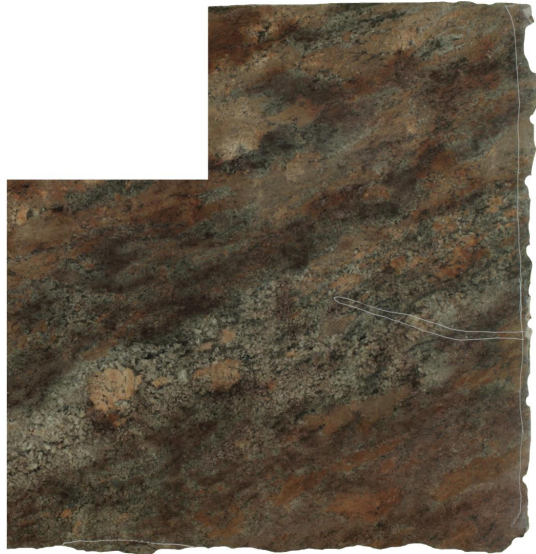

Crema Bordeaux

Slab Details

Material	Granite
Size	73" x 71" 21.7ft ²
Thickness	3 cm
Inventory ID	161252-1

ROCKY MOUNTAIN STONE

Phone: (505) 317-4109 Address: 4741 Pan Amer. Fwy NE Albuquerque, NM 87109

www.rmstone.com