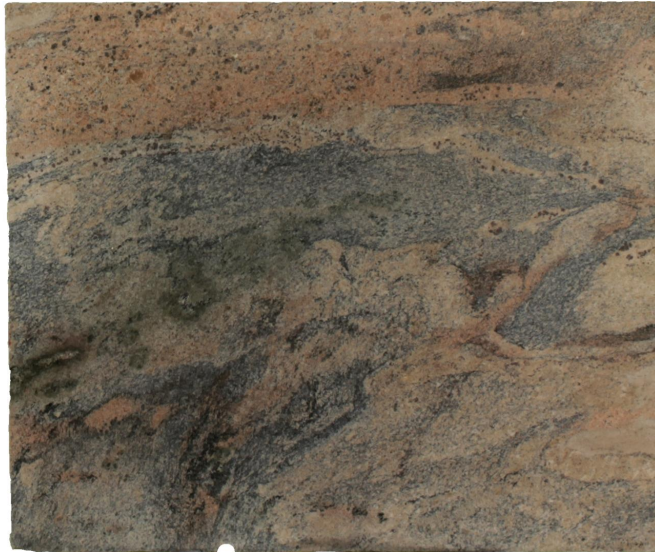

MISC

Slab Details

Material	Granite
Size	48" x 40" 13.1ft ²
Thickness	
Inventory ID	221000-6

ROCKY MOUNTAIN STONE

Phone: (505) 317-4109 Address: 4741 Pan Amer. Fwy NE Albuquerque, NM 87109

www.rmstone.com