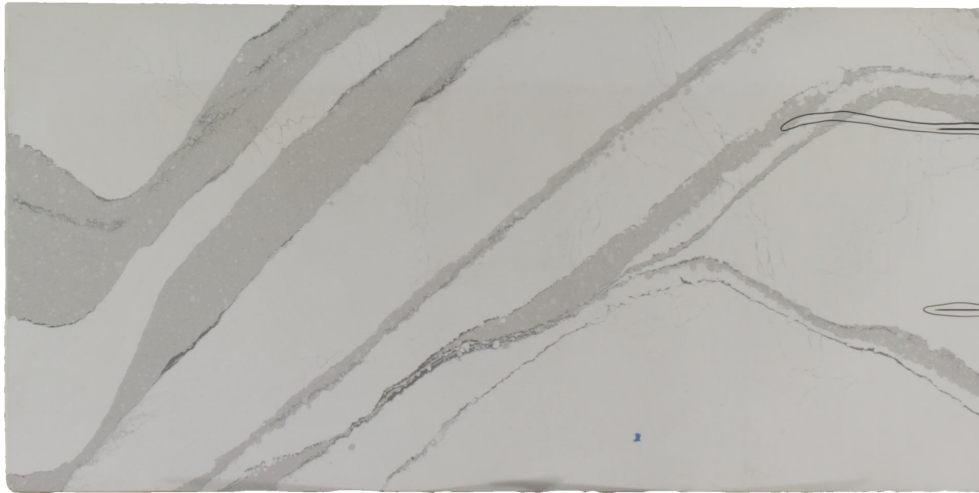

Brittanicca

Slab Details

Material	Quartz
Size	78" x 39" 20.7ft ²
Thickness	3 cm
Inventory ID	S0211292-1

ROCKY MOUNTAIN STONE

Phone: (505) 317-4109 Address: 4741 Pan Amer. Fwy NE Albuquerque, NM 87109

www.rmstone.com