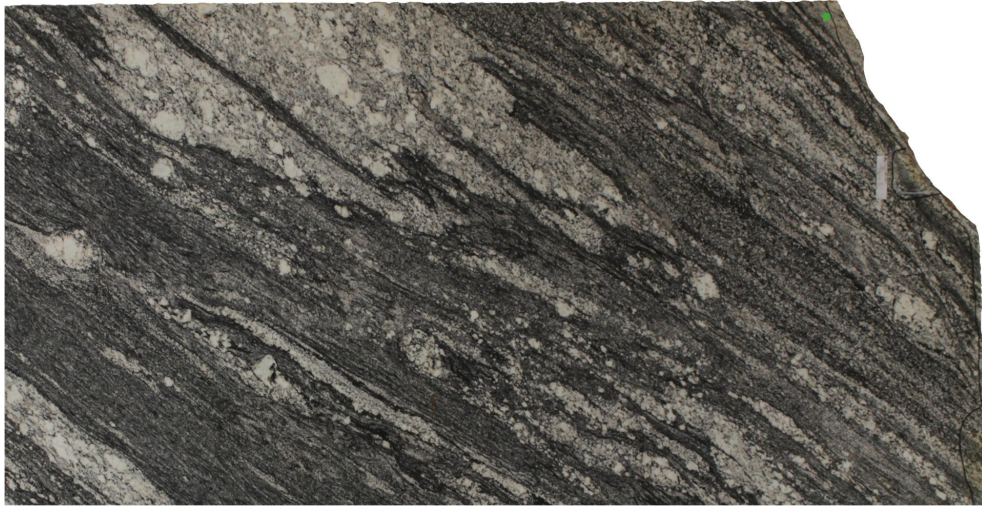

## Waterfall

## Slab Details

---

Material	Granite
Size	90" x 46" 26.5ft <sup>2</sup>
Thickness	3 cm
Inventory ID	S0240023-1