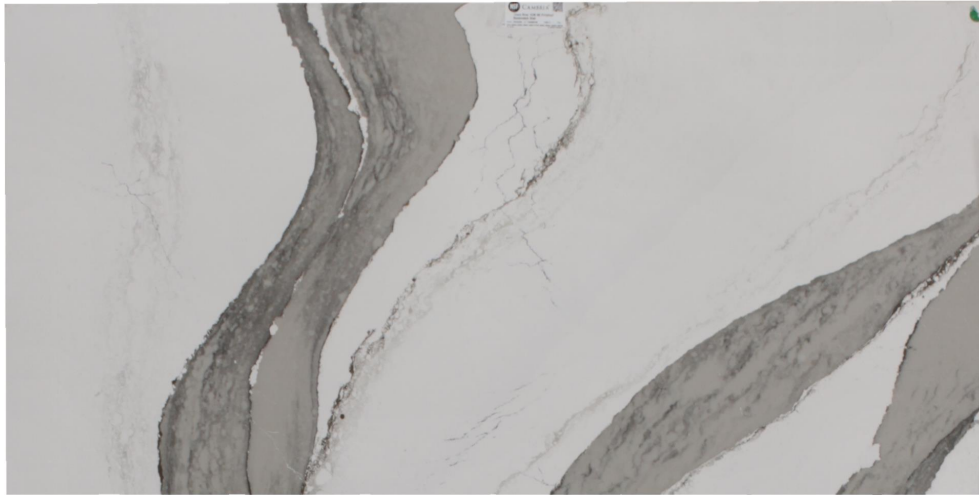

## Skara Brae

### Slab Details

---

Material	Quartz
Size	65" x 33" 7.4ft <sup>2</sup>
Thickness	1cm
Inventory ID	S0230038-1