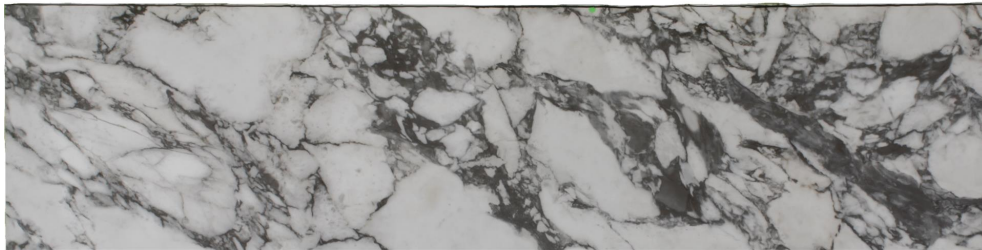

Arabescato Nero

Slab Details

| | |
|--------------|-------------------------------|
| Material | Porcelain |
| Size | 107" x 27" 3.6ft ² |
| Thickness | 12mm |
| Inventory ID | 54538-11-1 |

ROCKY MOUNTAIN STONE