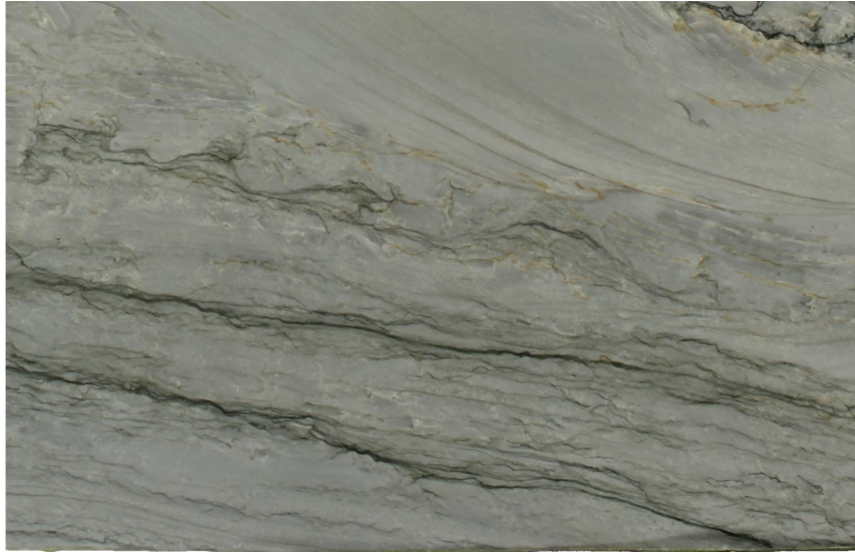

Allure

Slab Details

Material	Quartzite
Size	52" x 34" 12ft ²
Thickness	3 cm
Inventory ID	210622-1-1-1-1

ROCKY MOUNTAIN STONE

Phone: (505) 317-4109 Address: 4741 Pan Amer. Fwy NE Albuquerque, NM 87109

www.rmstone.com