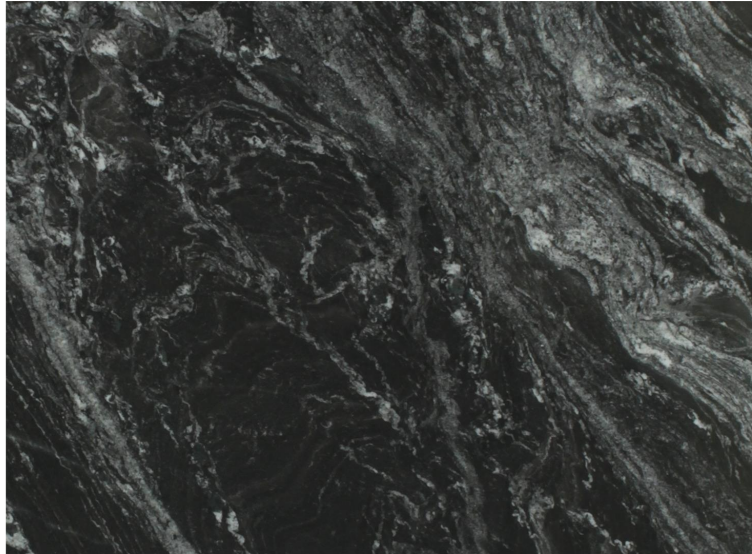

Blizzard

Slab Details

| | |
|--------------|-------------------------------|
| Material | Granite |
| Size | 52" x 38" 13.6ft ² |
| Thickness | 3 cm |
| Inventory ID | HD210750-1-1 |

ROCKY MOUNTAIN STONE