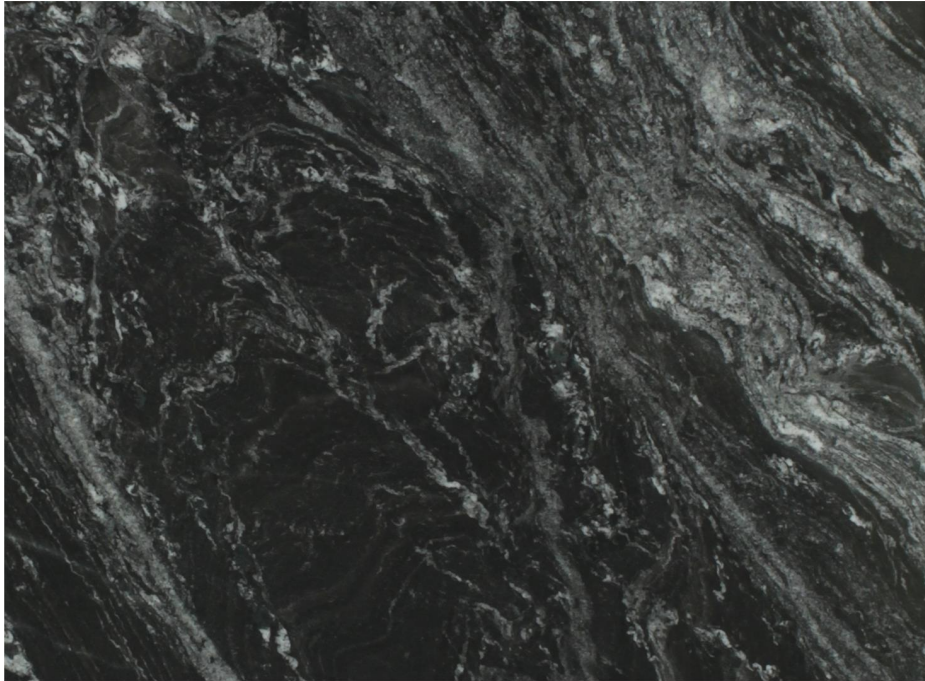

### Slab Details

---

Material	Granite
Size	52" x 38" 13.6ft <sup>2</sup>
Thickness	3 cm
Inventory ID	HD210750-1-1