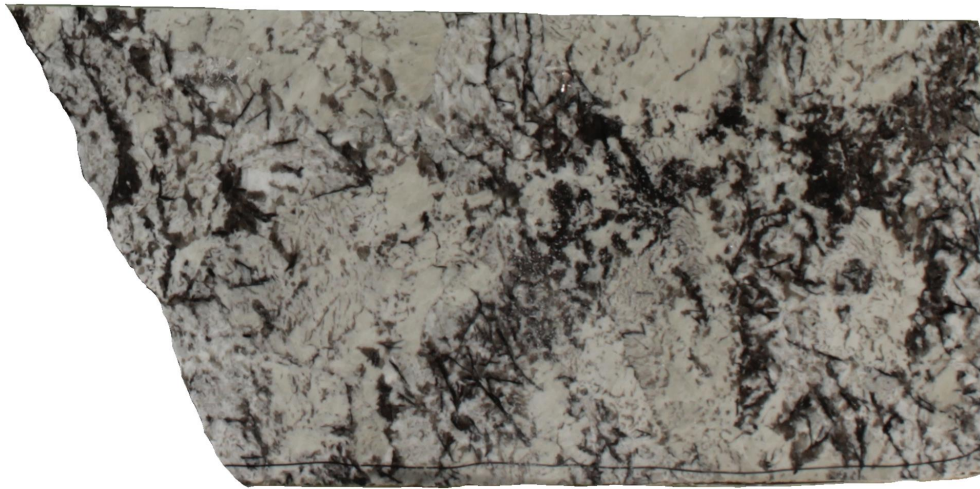

## Delicatus White

### Slab Details

---

Material	Granite
Size	54" x 27" 10.2ft <sup>2</sup>
Thickness	
Inventory ID	HD240464-2