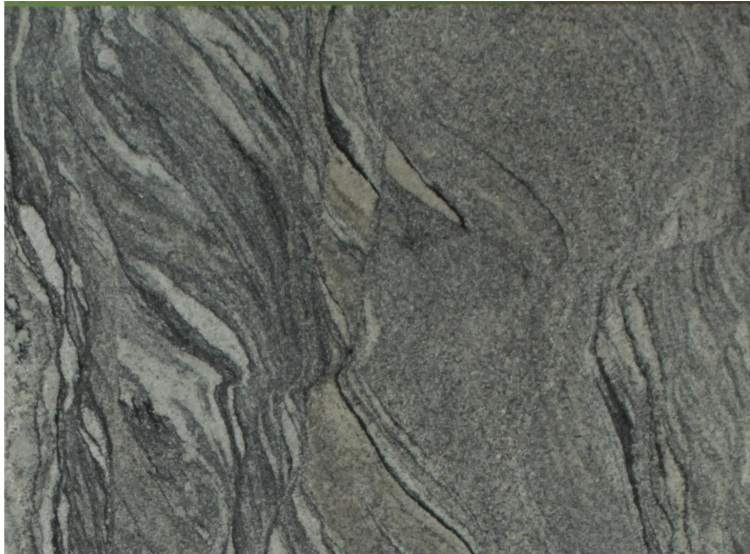

Viscount White (leathered)

Slab Details

Material	Granite
Size	48" x 35" 11.7ft ²
Thickness	
Inventory ID	200395-1

ROCKY MOUNTAIN STONE

Phone: (505) 317-4109 Address: 4741 Pan Amer. Fwy NE Albuquerque, NM 87109