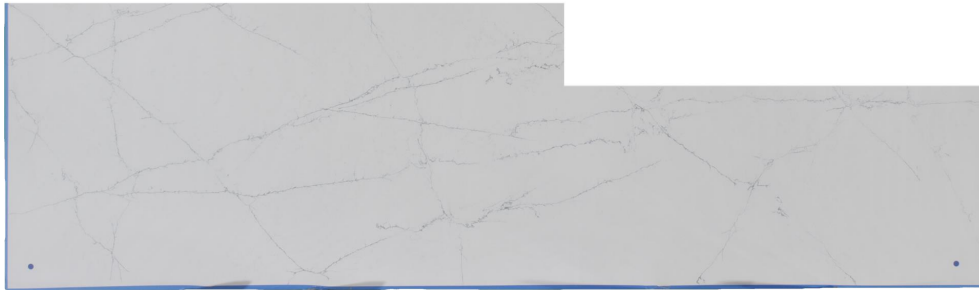

Scorpio

Slab Details

Material	Quartz
Size	127" x 37" 28.3ft ²
Thickness	3 cm
Inventory ID	220504HD-1

ROCKY MOUNTAIN STONE

Phone: (505) 317-4109 Address: 4741 Pan Amer. Fwy NE Albuquerque, NM 87109

www.rmstone.com