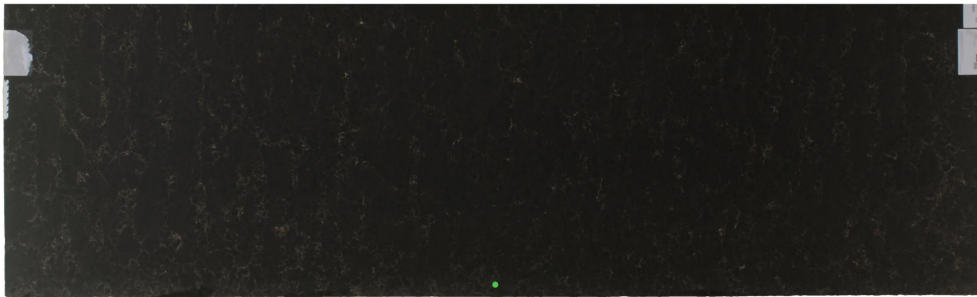

## Nocturne

### Slab Details

---

Material	Quartz
Size	126" x 38" 25ft <sup>2</sup>
Thickness	3 cm
Inventory ID	HD240040-1