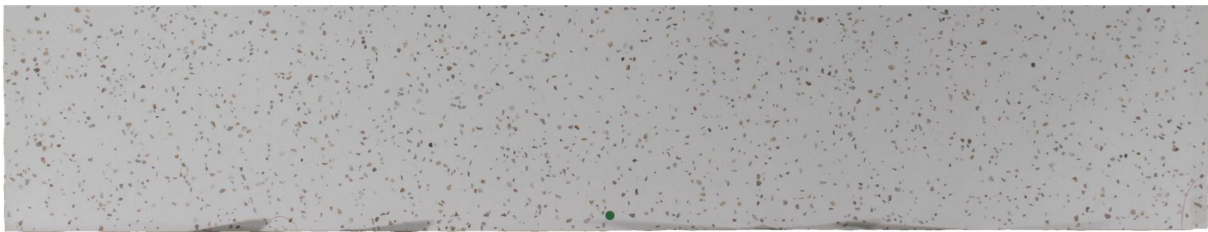

## Aerial

## Slab Details

---

Material	Quartz
Size	128" x 24" 21ft <sup>2</sup>
Thickness	3 cm
Inventory ID	HD240993-1