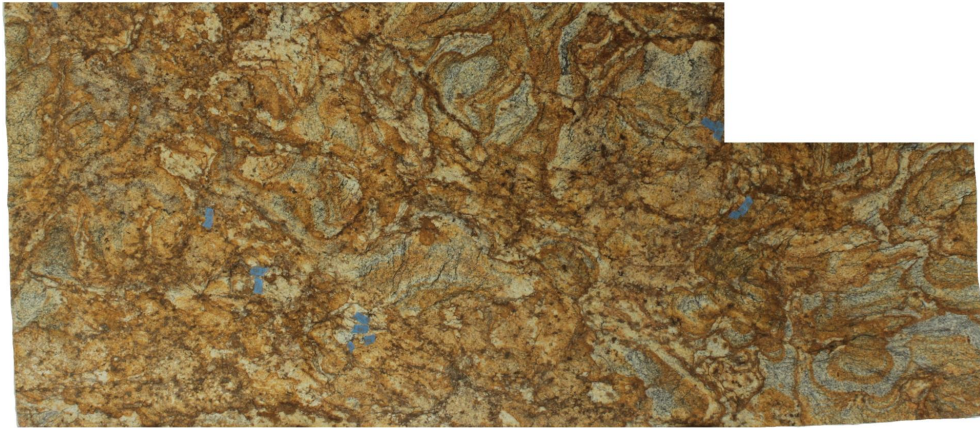

Lapidus

Slab Details

Material	Granite
Size	116" x 50" 34.8ft ²
Thickness	3 cm
Inventory ID	S0210447r-1

ROCKY MOUNTAIN STONE

Phone: (505) 317-4109 Address: 4741 Pan Amer. Fwy NE Albuquerque, NM 87109

www.rmstone.com