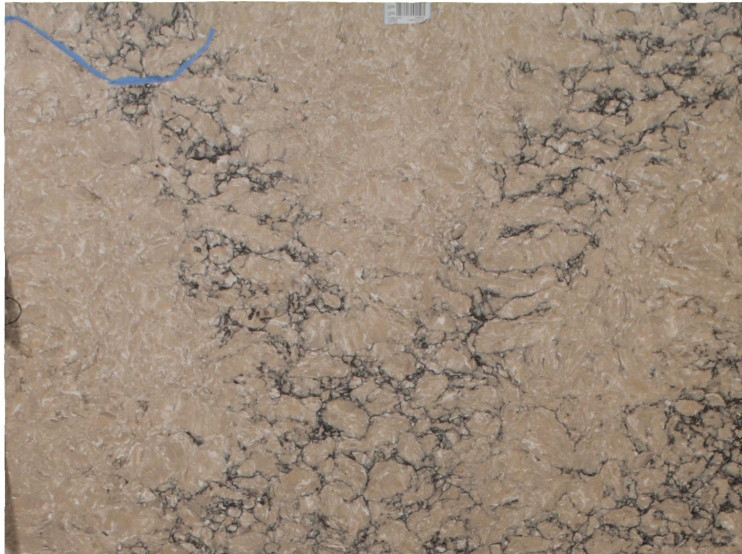

Kimbler Mist

Slab Details

Material	Quartz
Size	63" x 47" 20.3ft ²
Thickness	2 cm
Inventory ID	S0240162-1

ROCKY MOUNTAIN STONE

Phone: (505) 317-4109 Address: 4741 Pan Amer. Fwy NE Albuquerque, NM 87109

www.rmstone.com