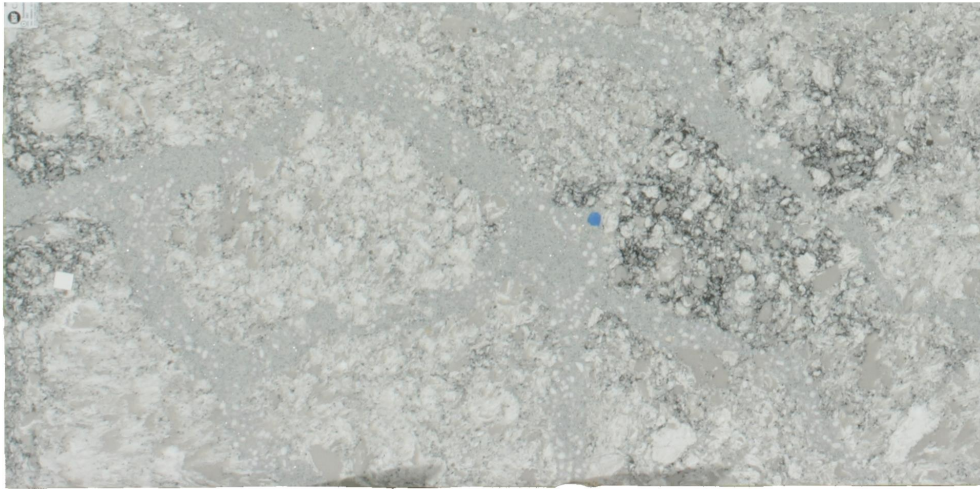

Summerhill

Slab Details

Material	Quartz
Size	59" x 29" 11.6ft ²
Thickness	3 cm
Inventory ID	S0200565-1

ROCKY MOUNTAIN STONE

Phone: (505) 317-4109 Address: 4741 Pan Amer. Fwy NE Albuquerque, NM 87109

www.rmstone.com