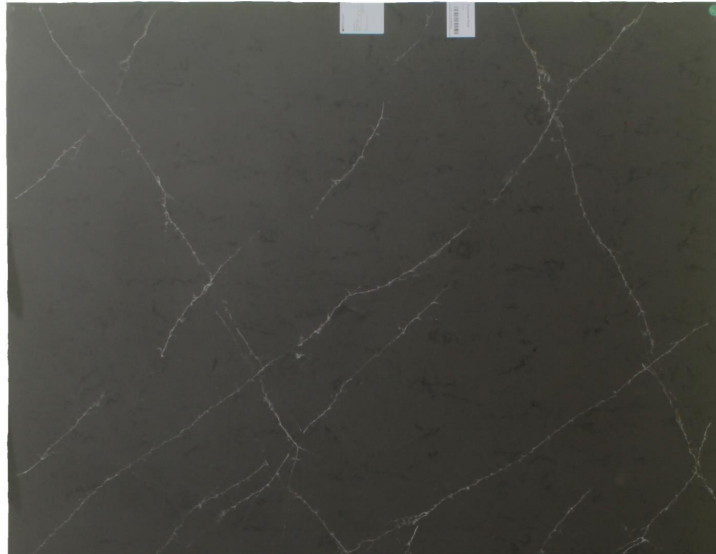

## Enchanted Rock

### Slab Details

---

Material	Quartz
Size	65" x 50" 22.1ft <sup>2</sup>
Thickness	2 cm
Inventory ID	S0240428-1