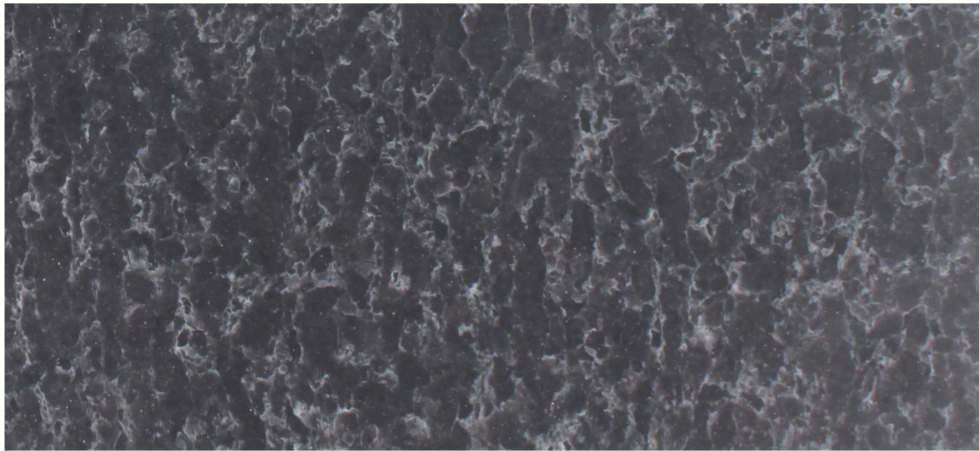

Ocean Storm

Slab Details

Material	Quartz
Size	54" x 25" 9.2ft ²
Thickness	3 cm
Inventory ID	S0231093A-1

ROCKY MOUNTAIN STONE

Phone: (505) 317-4109 Address: 4741 Pan Amer. Fwy NE Albuquerque, NM 87109

www.rmstone.com