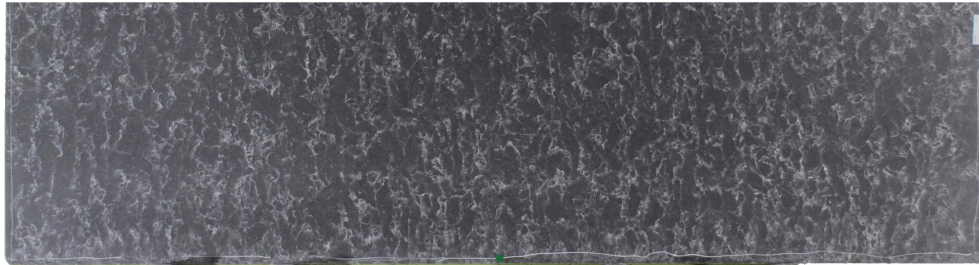

Ocean Storm

Slab Details

Material	Quartz
Size	130" x 35" 24.7ft ²
Thickness	3 cm
Inventory ID	HD231155-1

ROCKY MOUNTAIN STONE

Phone: (505) 317-4109 Address: 4741 Pan Amer. Fwy NE Albuquerque, NM 87109

www.rmstone.com