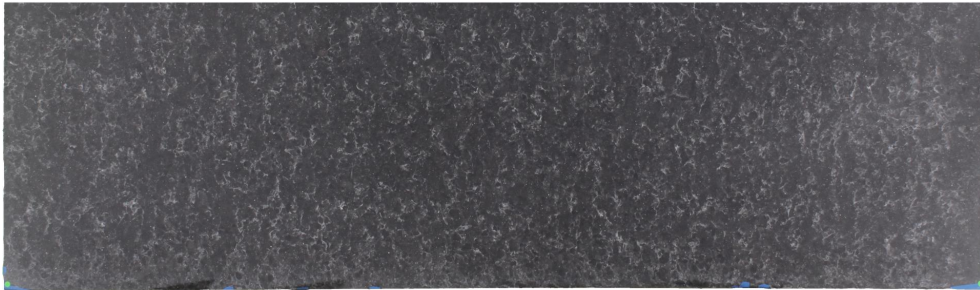

Ocean Storm

Slab Details

Material	Quartz
Size	129" x 38" 12.4ft ²
Thickness	3 cm
Inventory ID	HD221022-1

ROCKY MOUNTAIN STONE

Phone: (505) 317-4109 Address: 4741 Pan Amer. Fwy NE Albuquerque, NM 87109

www.rmstone.com