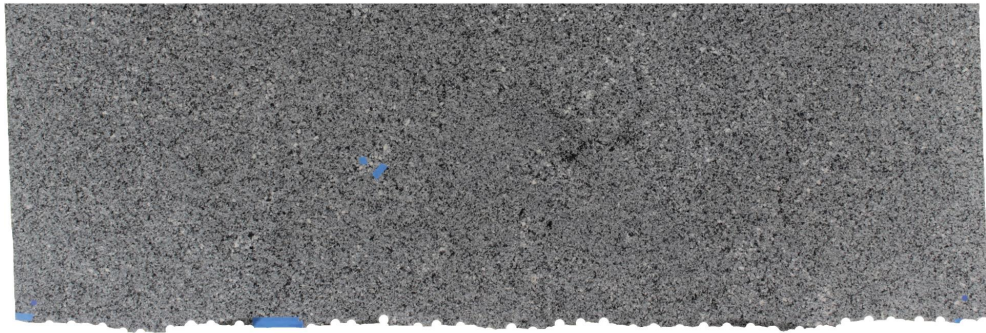

Azul Platino

Slab Details

Material	Granite
Size	130" x 44" 36.6ft ²
Thickness	3 cm
Inventory ID	220603HD-1R

ROCKY MOUNTAIN STONE

Phone: (505) 317-4109 Address: 4741 Pan Amer. Fwy NE Albuquerque, NM 87109

www.rmstone.com