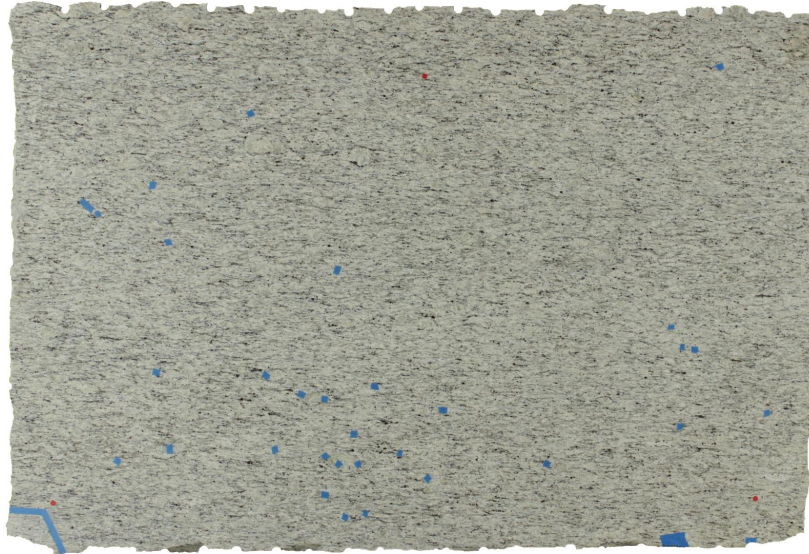

Ornamental Light

Slab Details

Material	Granite
Size	120" x 81" 61.2ft ²
Thickness	3 cm
Inventory ID	210558

ROCKY MOUNTAIN STONE

Phone: (505) 317-4109 Address: 4741 Pan Amer. Fwy NE Albuquerque, NM 87109

www.rmstone.com