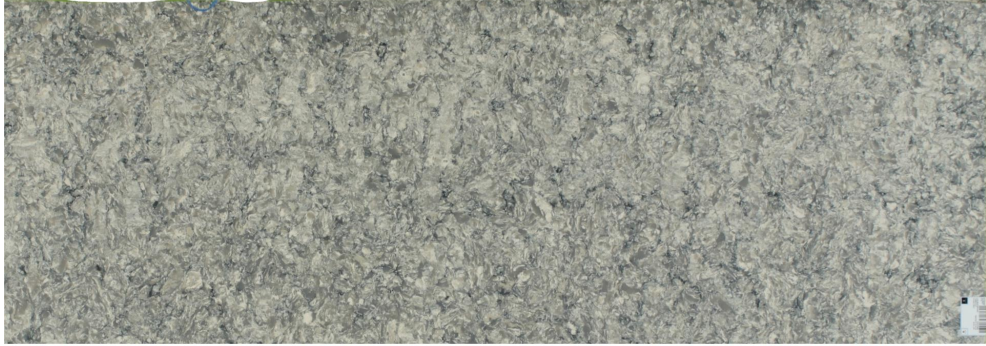

Mediterraneo

Slab Details

Material	Quartz
Size	100" x 35" 24.2ft ²
Thickness	3 cm
Inventory ID	S0200813-1

ROCKY MOUNTAIN STONE

Phone: (505) 317-4109 Address: 4741 Pan Amer. Fwy NE Albuquerque, NM 87109

www.rmstone.com