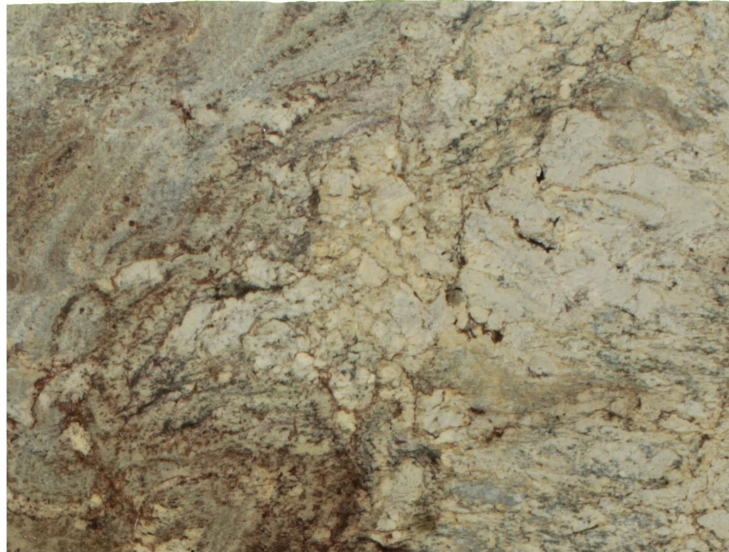

Typhoon Bordeaux

Slab Details

Material	Granite
Size	47" x 35" 11.1ft ²
Thickness	3 cm
Inventory ID	S0210822-1

ROCKY MOUNTAIN STONE

Phone: (505) 317-4109 Address: 4741 Pan Amer. Fwy NE Albuquerque, NM 87109