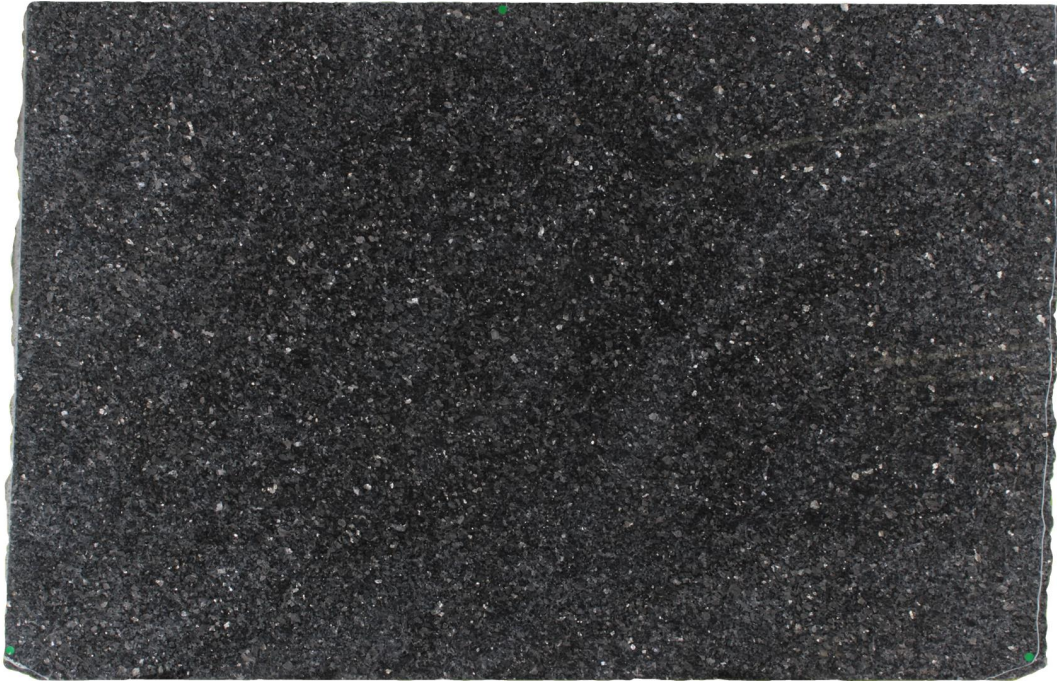

## Blue Pearl

### Slab Details

---

|              |                                |
|--------------|--------------------------------|
| Material     | Granite                        |
| Size         | 124" x 80" 64.9ft <sup>2</sup> |
| Thickness    | 3 cm                           |
| Inventory ID | S0230268                       |