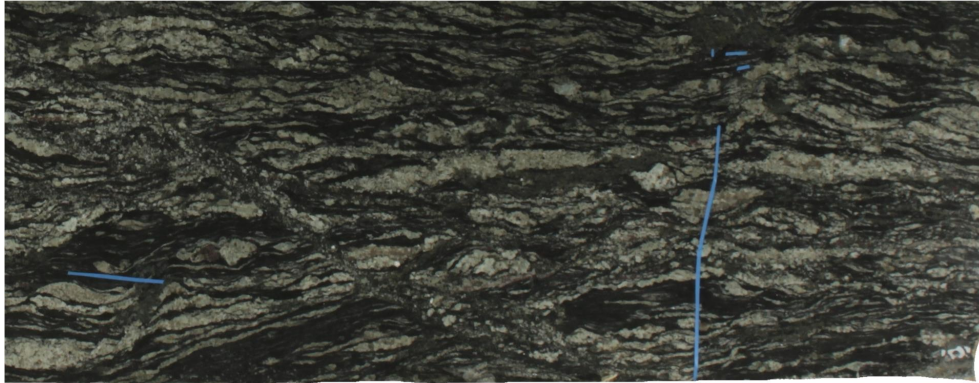

### Slab Details

---

Material	Granite
Size	68" x 27" 12ft <sup>2</sup>
Thickness	3 cm
Inventory ID	S0210072-2