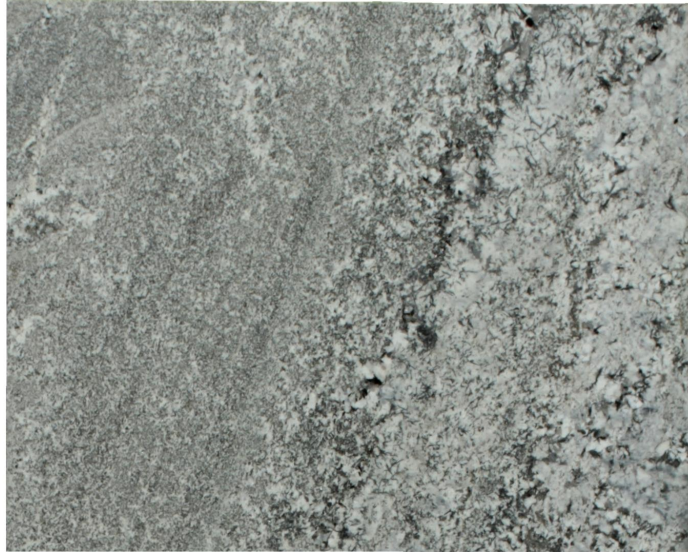

Silver Falls

Slab Details

Material	Granite
Size	46" x 37" 7ft ²
Thickness	3 cm
Inventory ID	180668-2

ROCKY MOUNTAIN STONE

Phone: (505) 317-4109 Address: 4741 Pan Amer. Fwy NE Albuquerque, NM 87109

www.rmstone.com