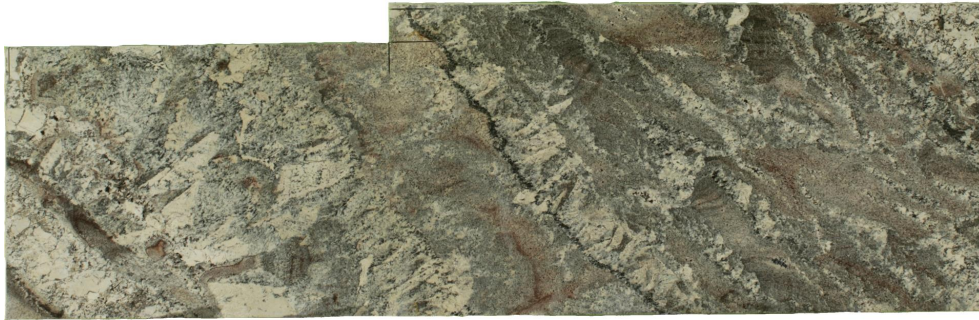

## River Bordeaux

### Slab Details

---

|              |                                |
|--------------|--------------------------------|
| Material     | Granite                        |
| Size         | 116" x 38" 27.2ft <sup>2</sup> |
| Thickness    | 3 cm                           |
| Inventory ID | 190553-REM                     |