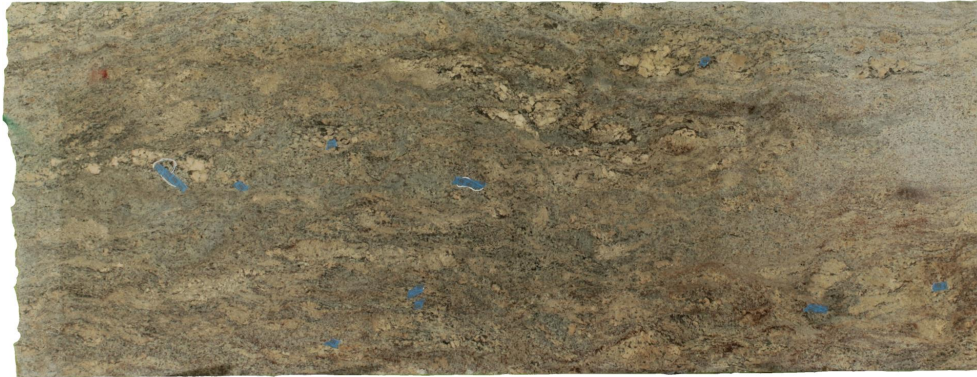

## Crema Bordeaux

### Slab Details

---

Material	Granite
Size	117" x 45" 35.1ft <sup>2</sup>
Thickness	3 cm
Inventory ID	180996