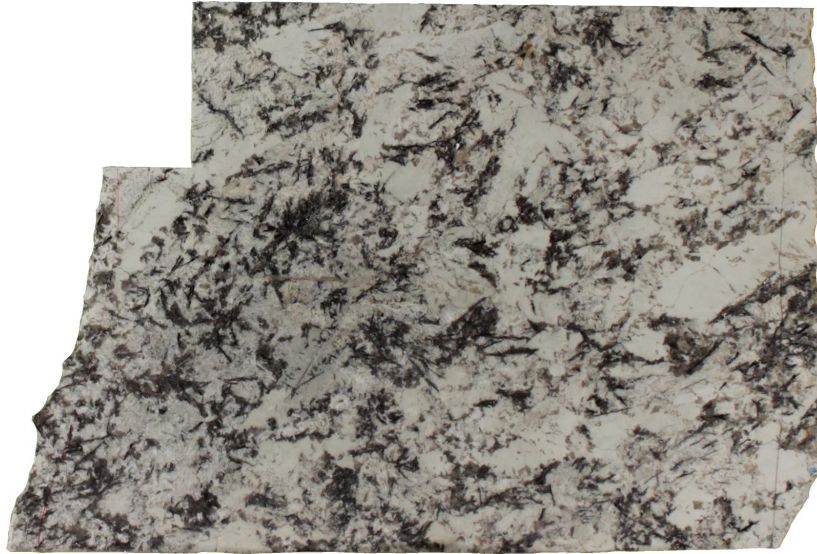

Delicatus White

Slab Details

Material	Granite
Size	73" x 49" 23.4ft ²
Thickness	3 cm
Inventory ID	220748HD-1

ROCKY MOUNTAIN STONE

Phone: (505) 317-4109 Address: 4741 Pan Amer. Fwy NE Albuquerque, NM 87109