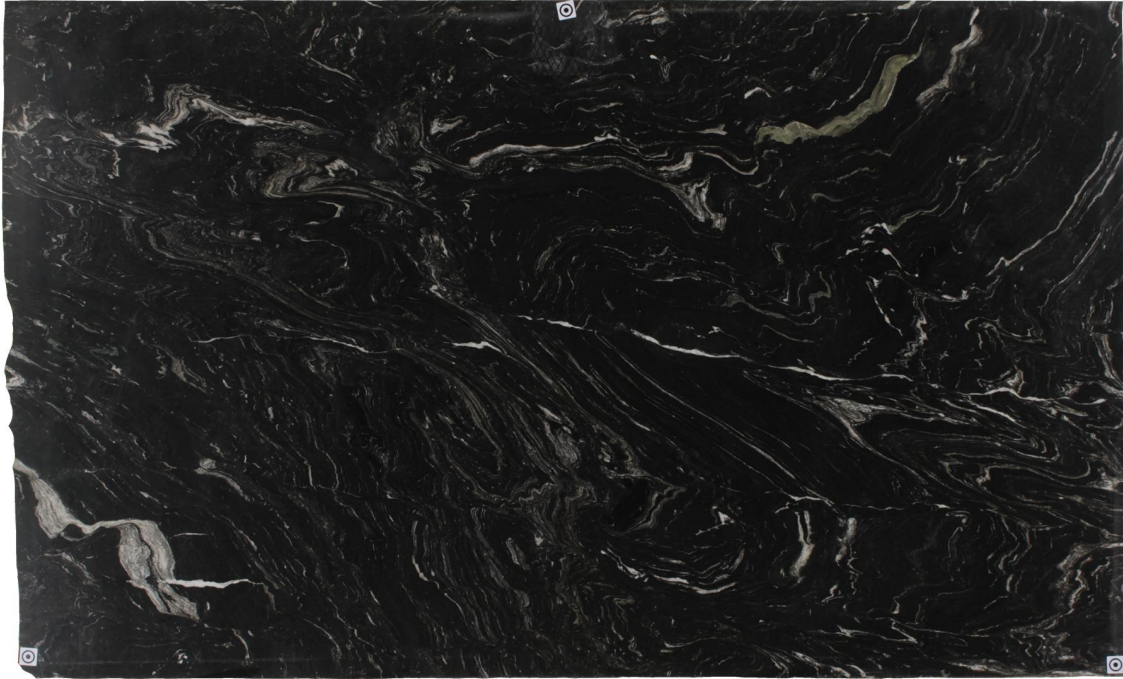

## Makalu

### Slab Details

---

Material	All
Size	131" x 79" 72.3ft <sup>2</sup>
Thickness	3 cm
Inventory ID	251075