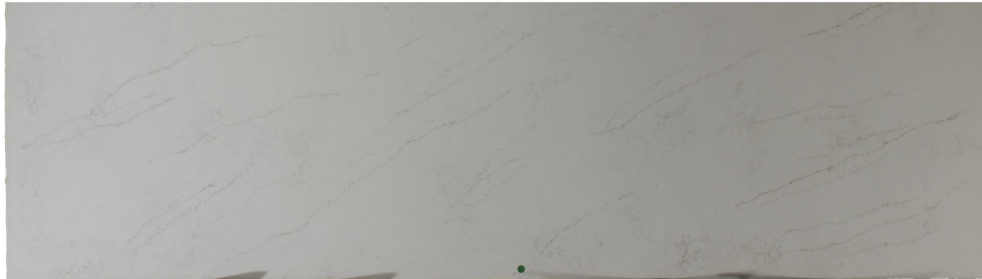

Hana Sky

Slab Details

Material	Quartz
Size	131" x 37" 33.1ft ²
Thickness	3 cm
Inventory ID	S0240375-1

ROCKY MOUNTAIN STONE

Phone: (505) 317-4109 Address: 4741 Pan Amer. Fwy NE Albuquerque, NM 87109

www.rmstone.com