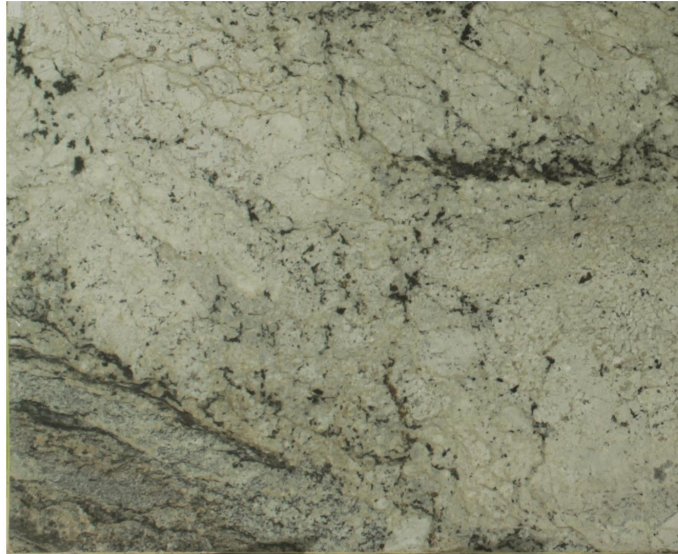

White Lava

Slab Details

Material	Granite
Size	51" x 41" 14.6ft ²
Thickness	3 cm
Inventory ID	S0210223-1

ROCKY MOUNTAIN STONE

Phone: (505) 317-4109 Address: 4741 Pan Amer. Fwy NE Albuquerque, NM 87109

www.rmstone.com