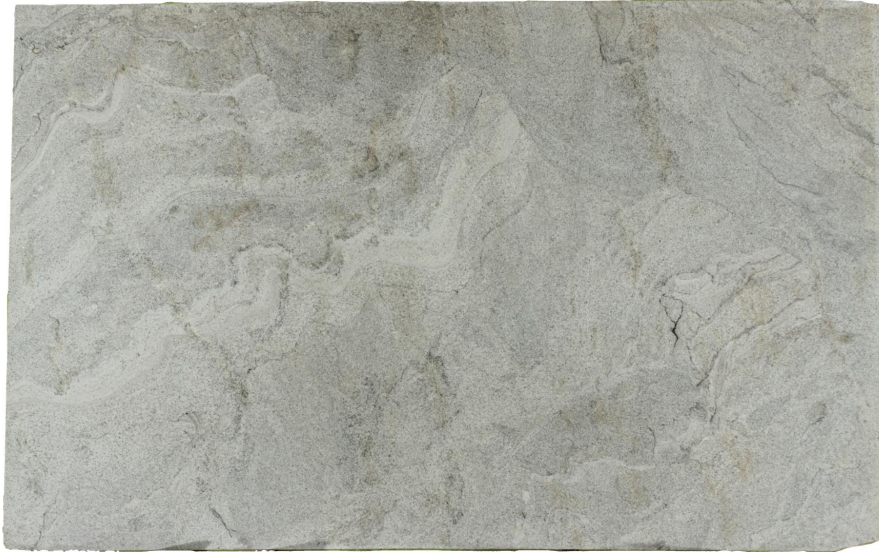

SIENA FANTASY

Slab Details

Material	Granite
Size	129" x 81" 66.3ft ²
Thickness	
Inventory ID	181072

ROCKY MOUNTAIN STONE

Phone: (505) 317-4109 Address: 4741 Pan Amer. Fwy NE Albuquerque, NM 87109

www.rmstone.com