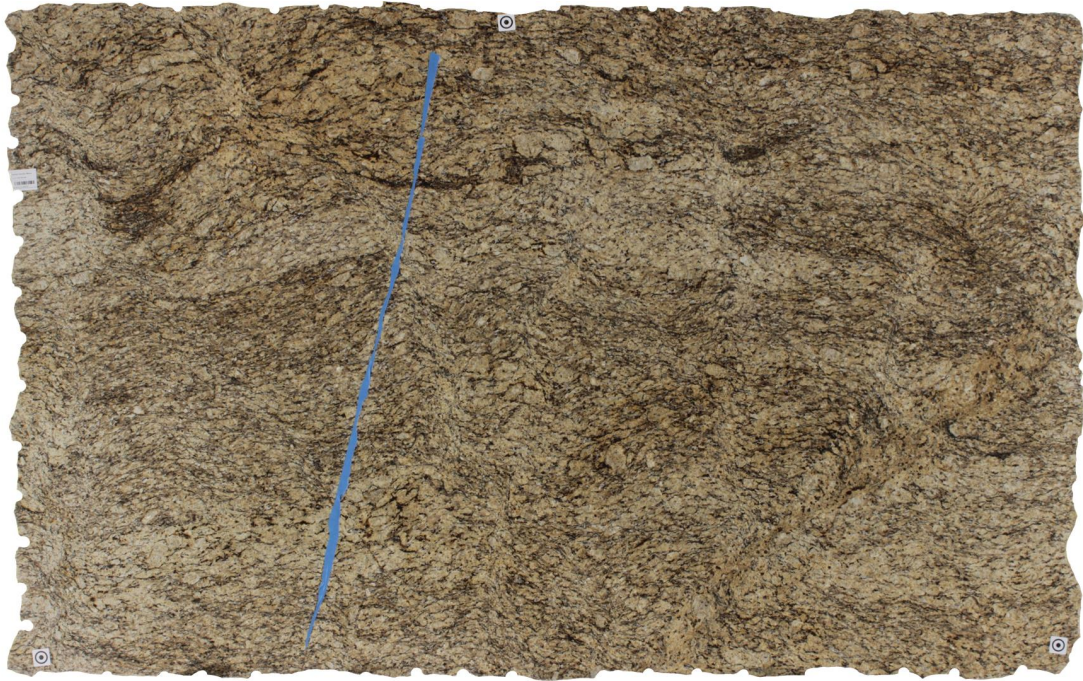

## Santa Cecilia Wave

### Slab Details

---

Material	Granite
Size	128" x 81" 65.7ft <sup>2</sup>
Thickness	3 cm
Inventory ID	250731