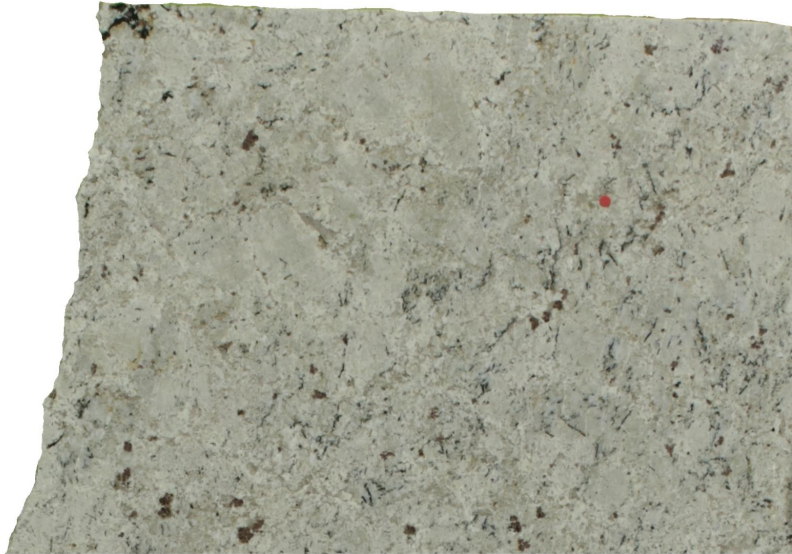

Snowfall

Slab Details

Material	Granite
Size	53" x 37" 11.3ft ²
Thickness	3 cm
Inventory ID	647-1-1

ROCKY MOUNTAIN STONE

Phone: (505) 317-4109 Address: 4741 Pan Amer. Fwy NE Albuquerque, NM 87109

www.rmstone.com