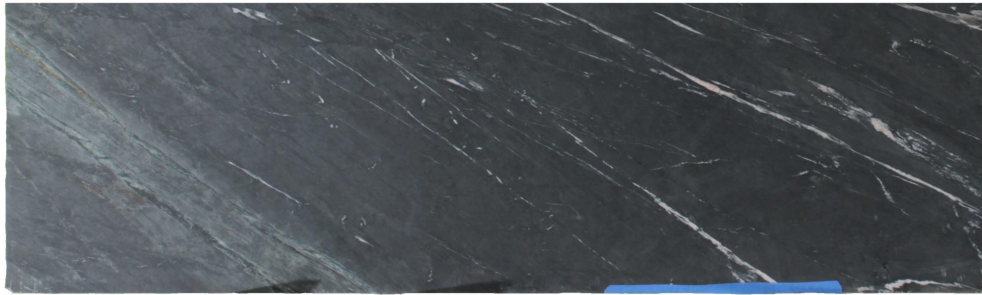

Black Soapstone (honed)

Slab Details

Material	Soap Stone
Size	89" x 26" 15.9ft ²
Thickness	3 cm
Inventory ID	230225-1

ROCKY MOUNTAIN STONE

Phone: (505) 317-4109 Address: 4741 Pan Amer. Fwy NE Albuquerque, NM 87109