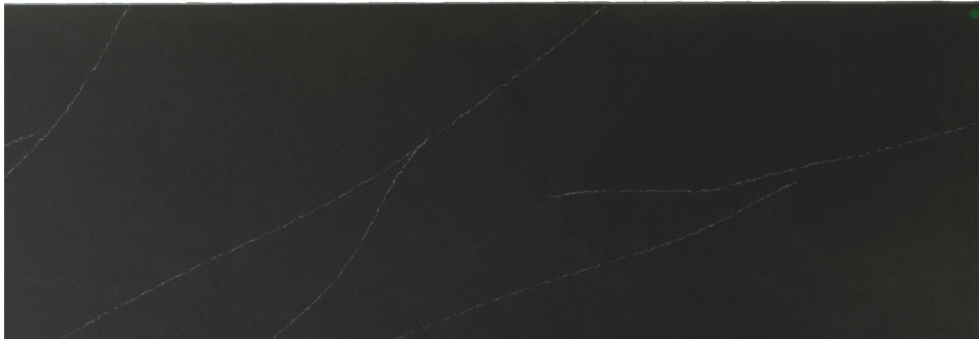

## Soapstone Metropolis

### Slab Details

---

Material	Quartz
Size	101" x 35" 10.7ft <sup>2</sup>
Thickness	3 cm
Inventory ID	HD240112-1