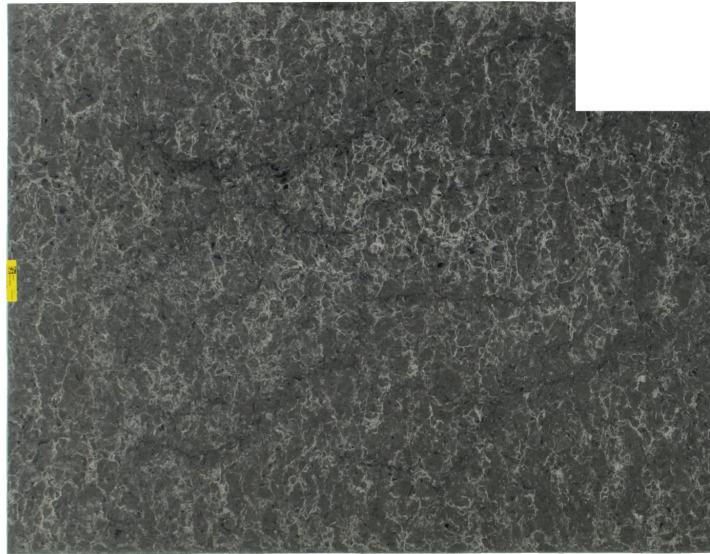

Coastal Grey

Slab Details

Material	Quartz
Size	74" x 57" 22.5ft ²
Thickness	3 cm
Inventory ID	180353-1

ROCKY MOUNTAIN STONE

Phone: (505) 317-4109 Address: 4741 Pan Amer. Fwy NE Albuquerque, NM 87109

www.rmstone.com