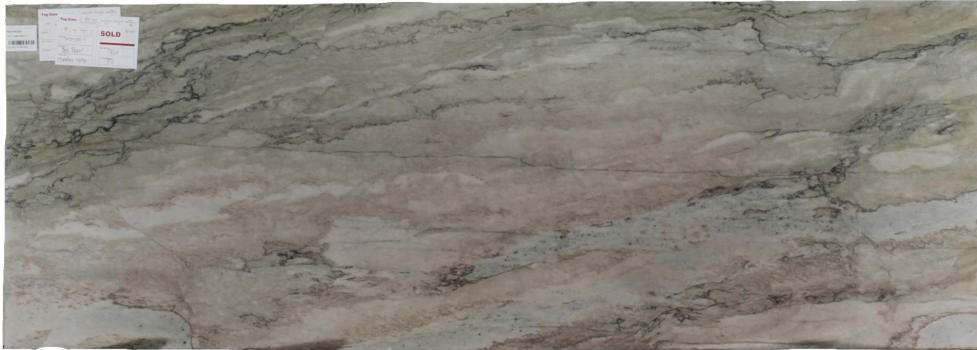

Sea Pearl

Slab Details

Material	Quartzite
Size	95" x 34" 21.7ft ²
Thickness	3 cm
Inventory ID	190795-1

ROCKY MOUNTAIN STONE

Phone: (505) 317-4109 Address: 4741 Pan Amer. Fwy NE Albuquerque, NM 87109

www.rmstone.com