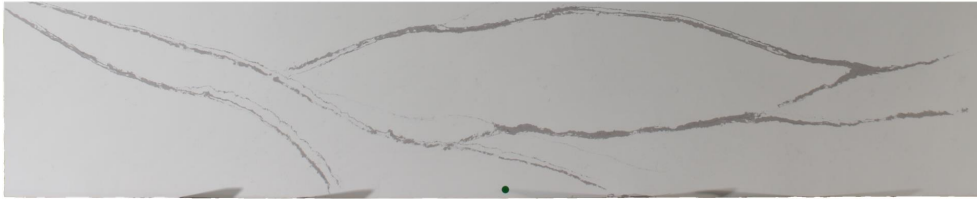

Et. Bella

Slab Details

Material	Quartz
Size	130" x 26" 23ft ²
Thickness	3 cm
Inventory ID	S0240620-1

ROCKY MOUNTAIN STONE

Phone: (505) 317-4109 Address: 4741 Pan Amer. Fwy NE Albuquerque, NM 87109

www.rmstone.com