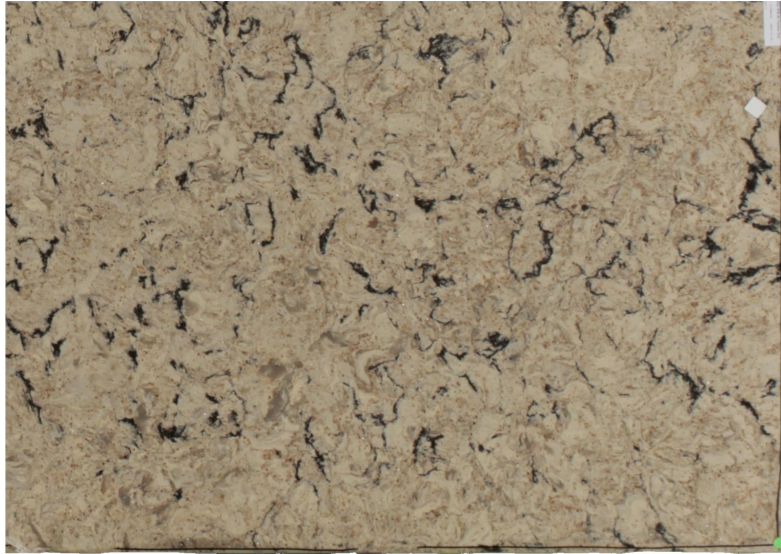

Bradshaw

Slab Details

Material	Quartz
Size	53" x 37" 13.5ft ²
Thickness	3 cm
Inventory ID	S0230137-1

ROCKY MOUNTAIN STONE

Phone: (505) 317-4109 Address: 4741 Pan Amer. Fwy NE Albuquerque, NM 87109

www.rmstone.com