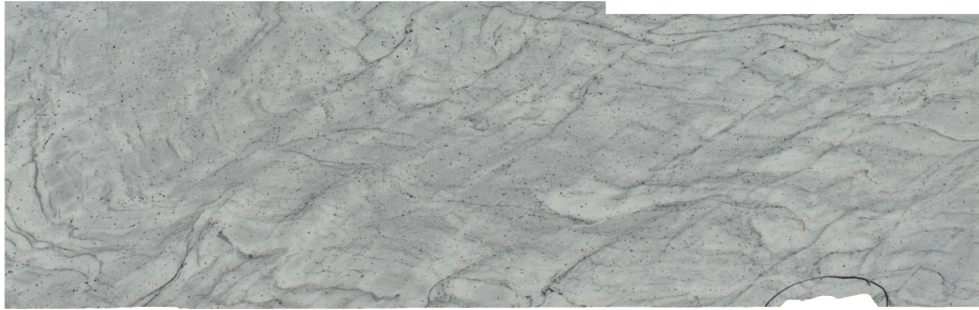

River white

Slab Details

Material	Granite
Size	94" x 29" 16.6ft ²
Thickness	3 cm
Inventory ID	170227-1-1

ROCKY MOUNTAIN STONE

Phone: (505) 317-4109 Address: 4741 Pan Amer. Fwy NE Albuquerque, NM 87109

www.rmstone.com